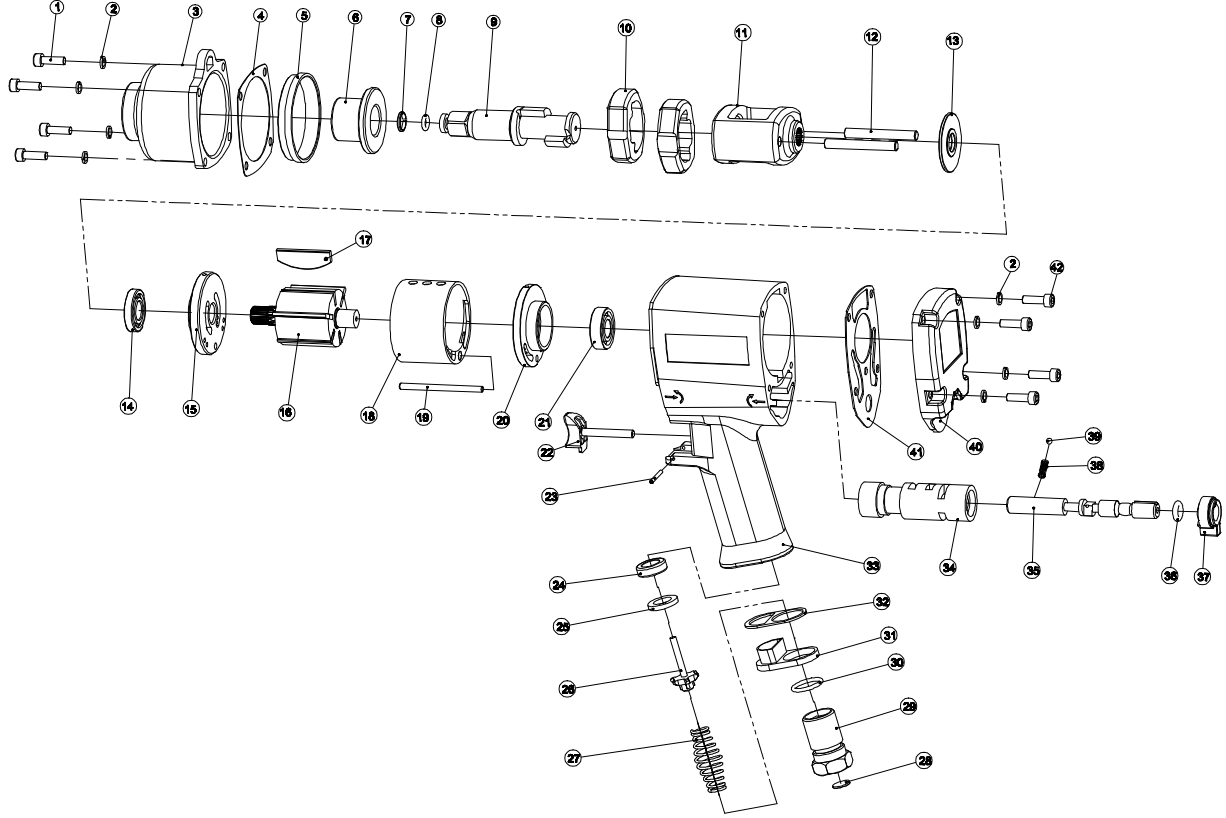

AT-241 **GAV** HAVALI SOMUN SÖKME

No.	Parça Adı	Adet	No.	Parça Adı	Adet
1	hex screw	4	22	trigger	1
2	gasket	8	23	pin	1
3	hammer case	1	24	inlet gasket	1
4	gasket	1	25	rubber gasket	1
5	washer	1	26	inlet valve	1
6	anvil bushing	1	27	inlet spring	1
7	circlip	1	28	air inlet screen	1
8	o ring	1	29	air inlet	1
9	anvil	1	30	o ring	1
10	hammer	2	31	plastic cover	1
11	hammer cage	1	32	rubber gasket	1
12	hammer pin	2	33	handle set	1
13	gasket	1	34	throttle bushing	1
14	bearing	1	35	throttle core	1
15	front end plate	1	36	o ring	1
16	rotor	1	37	timing button	1
17	vane	6	38	spring	1
18	cylinder	1	39	steel ball	1
19	pin	1	40	back cover	1
20	rear end plate	1	41	gasket	1
21	bearing	1	42	hex screw	4